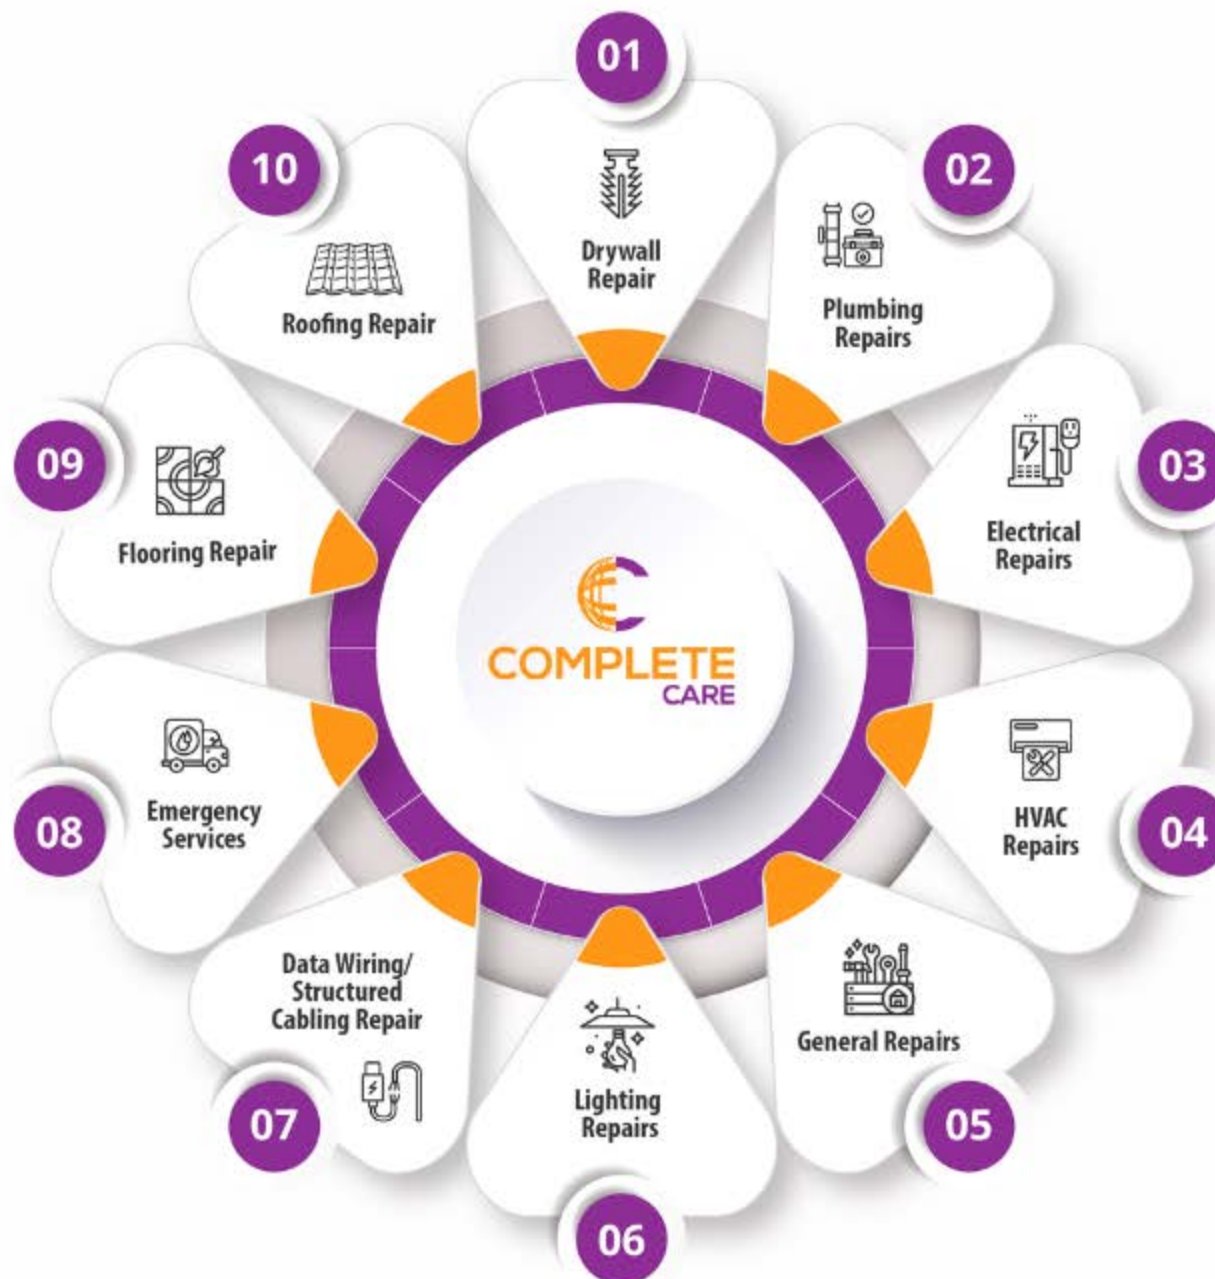

# Complete Companies Inc. Complete Care Plan.

One monthly fee and you get unlimited service calls for your business.

SWIPE >>

No matter if you need **plumbing** or electrical, HVAC or handyman **services** and everything in between our Complete Care Plan has you covered

# Over 277 service offerings

**We guarantee a better level of service.**

**In fact last year Complete Care Plan clients enjoyed same-day service for non-emergency work orders over 73% of the time.**

**Emergency Work orders are always taken care of the same day.**